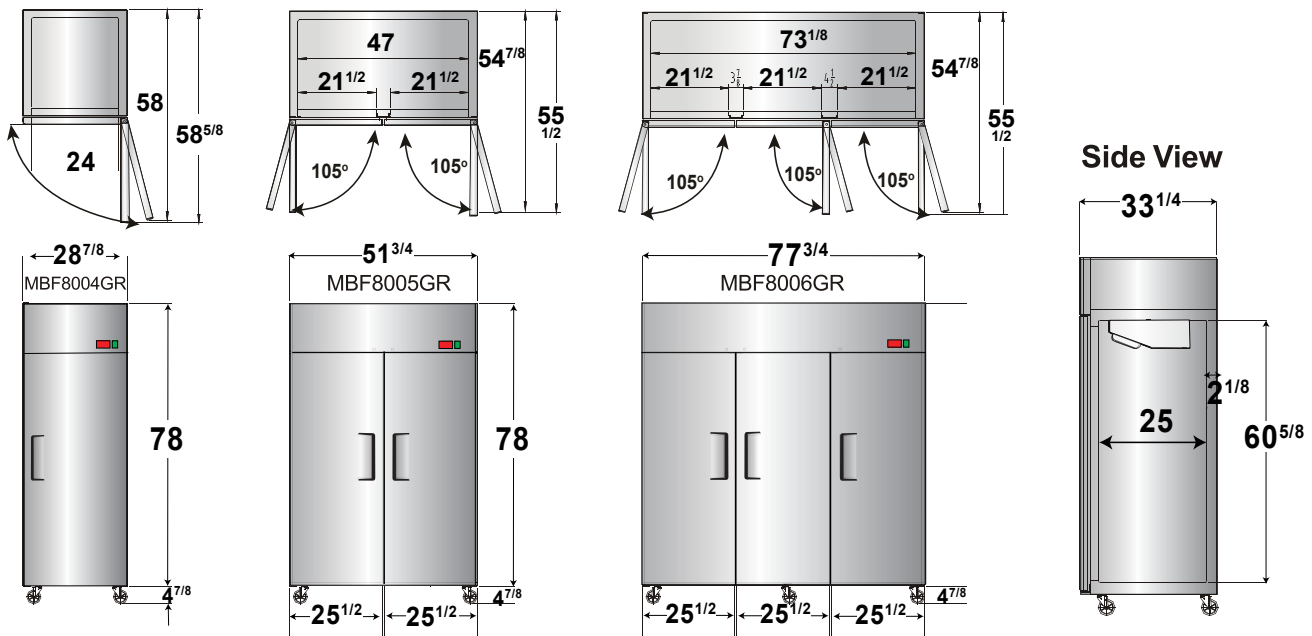

Toll Free: 855-855-0399 Email: info@atosausa.com

www.atosa.com | www.atosausa.com

California, Colorado, Florida, Georgia, Illinois,

Massachusetts, New Jersey, Ohio, Texas, Washington

SPECIFICATIONS

Model	Doors	Cu.Ft	Shelves	Exterior Dimensions (WxDxH)	Castors	Weight (LBS)	HP	Voltage	Amps	Refrigerant
MBF8004GR	1	22.6	3	28 7/8 × 33 1/4 × 82 7/8	4 inch	265 lbs	1/6	115/60/1	4	R290
MBF8005GR	2	44.5	6	51 3/4 × 33 1/4 × 82 7/8	4 inch	399 lbs	1/3	115/60/1	6.5	R290
MBF8006GR	3	69.2	9	77 3/4 × 33 1/4 × 82 7/8	4 inch	557 lbs	1/3	115/60/1	7.6	R290

PLAN VIEW

MBF8004GR / MBF8005GR / MBF8006GR

Castors

Epoxy Shelves

Door Lock

Down Duct

Temperature Control

NEMA 5-15P